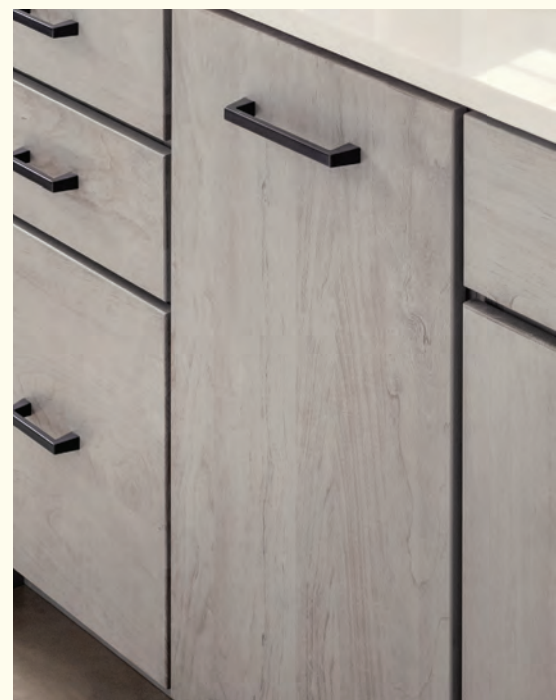

A. Laundry area with **Floating Shelves** | B. Boot bench

B

MAKE A STATEMENT

From classic to modern, neutral to bold, Yorktowne cabinets are crafted with your style in mind. Every door is precision engineered with outstanding quality to stand up to tough, everyday use so your pride and joy will stay looking fresh and new for years to come.