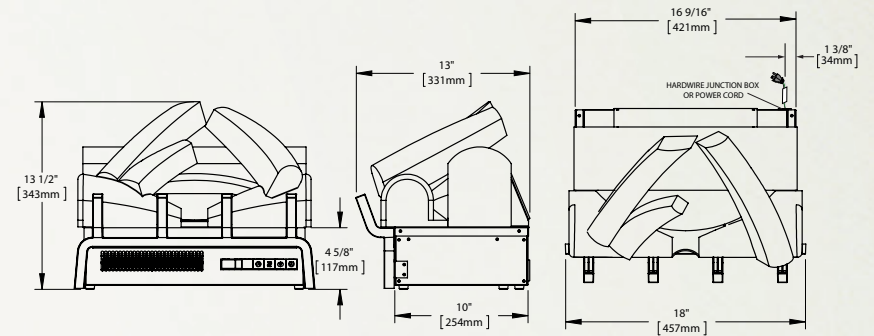

Woodland™ 18

NEFI18H

Shown on pages 22 & 23

Model	BTU's	Watts	Height	Front Width	Depth	Installation	Mobile Home Certified	Blower	Remote Control
NEFI18H	5,000	1,500	13 1/2"	18"	13"	Insert	Yes	Standard	Standard

Certified under Canadian and American National Standards.