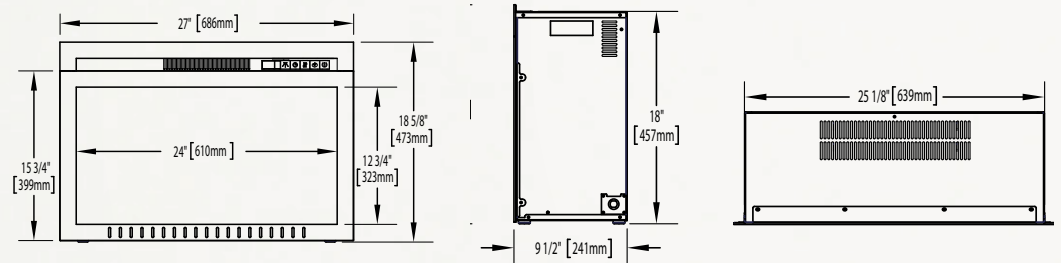

Cinema™ Glass 27
NEFB27HG-3A

Shown on pages 18 & 19

Model	BTU's	Watts	Height		Front Width		Depth		Installation	Mobile Home Certified	Blower	Remote Control	Ember Bed	
			Actual	Framing	Actual	Framing	Actual	Framing					Logs	Glass
NEFB27HG-3A	5,000	1,500	18 7/16"	18 1/4"	27"	26"	9 1/2"	10"	Insert	Yes	Standard	Standard	N/A	Standard

Certified under Canadian and American National Standards.