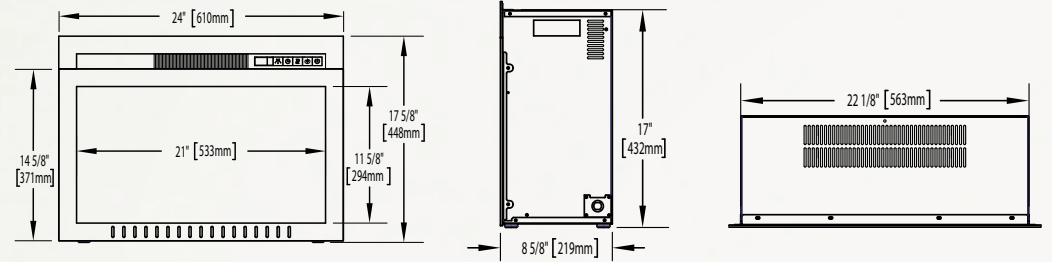

Cinema™ Glass 24
NEFB24HG-3A

Shown on pages 16 & 17

Model	BTU's	Watts	Height		Front Width		Depth		Installation	Mobile Home Certified	Blower	Remote Control	Ember Bed	
			Actual	Framing	Actual	Framing	Actual	Framing					Logs	Glass
NEFB24HG-3A	5,000	1,500	17 7/8"	17 1/4"	24"	23"	8 5/8"	9"	Insert	Yes	Standard	Standard	N/A	Standard

Certified under Canadian and American National Standards.