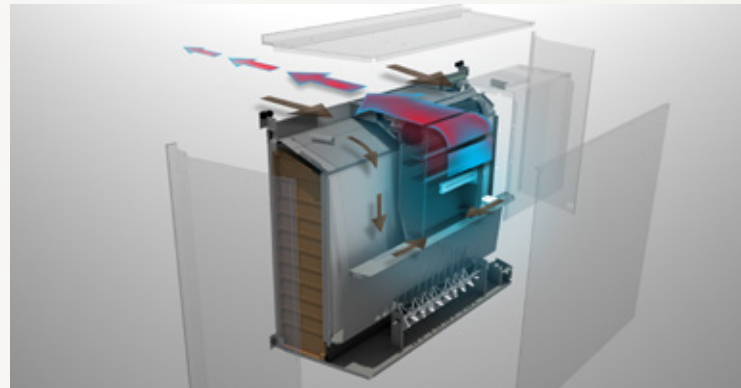

ECO-FRIENDLY

Zone heating provides economical heating solutions

NON-REFLECTIVE BACKING

Allows for optimal flame viewing (not applicable with the Woodland™ electric log set series)

FULL FEATURE REMOTE

Controls thermostat, heat settings, flame settings, timer, on/off and more

SAVE UP TO 30%
WITH NAPOLEON'S
ZONE
Heating!

CAN BE RECESSED

The Ascent™ series can be fully recessed

BRILLIANT CRYSTALS

Exclusive Topaz glass ember bed slowly dies out when turned off for an authentic fireplace experience (Cinema™ Glass Series)

REALISTIC LOG SET

Realistic logset and ember bed slowly die out when turned off for an authentic fireplace experience (Cinema™ Series)

Front Heat

Napoleon's built-in electric fireplaces are designed to blow heat out the front of the unit allowing a more efficient and direct route to zone heating your room.

Mantel Packages

Napoleon's Ascent™ series, Cinema™ and Cinema™ Glass series offer a variety of mantel packages to choose from, perfect for those wanting an aesthetically pleasing focal point in their room.

Transformation

All Napoleon's built-in products, including the Ascent™ series, Cinema™ series, Cinema™ Glass series and Woodland™ log sets series, allow an affordable and quick transformation of an old masonry opening into a beautiful new fireplace and eliminates the chore of cleaning dirt and ashes of a traditional wood fireplace.