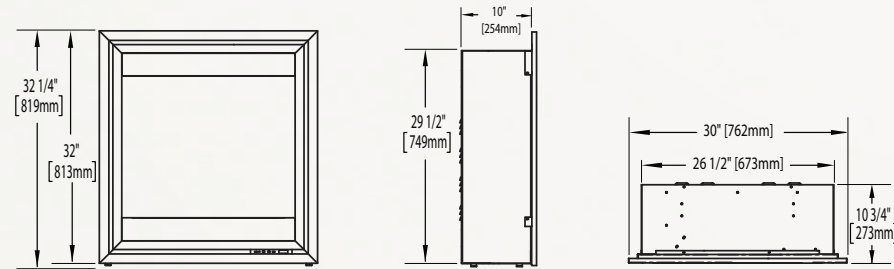

Tranquille™ 30
NEFB30GL
Shown on pages 8 & 9

Model	BTU's	Watts	Height		Front Width		Depth		Installation	Mobile Home Certified	Blower	Remote Control	Ember Bed	
			Actual	Framing	Actual	Framing	Actual	Framing					Logs	Glass
NEFB30GL	5,000	1,500	20 1/8"	19 3/4"	29"	28"	9 1/2"	10"	Insert	Yes	Standard	Standard	Standard	N/A

Certified under Canadian and American National Standards.

Figures may vary with individual conditions such as floor plan layout, insulation value/heat loss of the house and geographical location. Measurements to be used as a guide only. Consult your owner's manual for complete and up-to-date installation instructions and proper clearances to combustible materials.