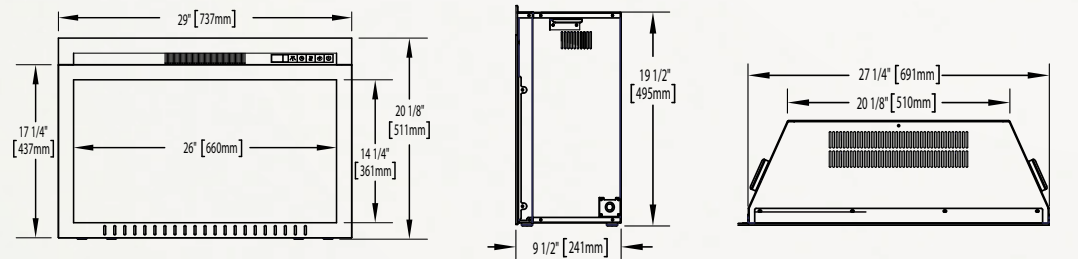

Cinema™ Glass 29
NEFB29HG-3A

Shown on pages 20 & 21

Model	BTU's	Watts	Height		Front Width		Depth		Installation	Mobile Home Certified	Blower	Remote Control	Ember Bed	
			Actual	Framing	Actual	Framing	Actual	Framing					Logs	Glass
NEFB29HG-3A	5,000	1,500	20 1/8"	19 3/4"	29"	28"	9 1/2"	10"	Insert	Yes	Standard	Standard	N/A	Standard

Certified under Canadian and American National Standards.

Figures may vary with individual conditions such as floor plan layout, insulation value/heat loss of the house and geographical location. Measurements to be used as a guide only. Consult your owner's manual for complete and up-to-date installation instructions and proper clearances to combustible materials.