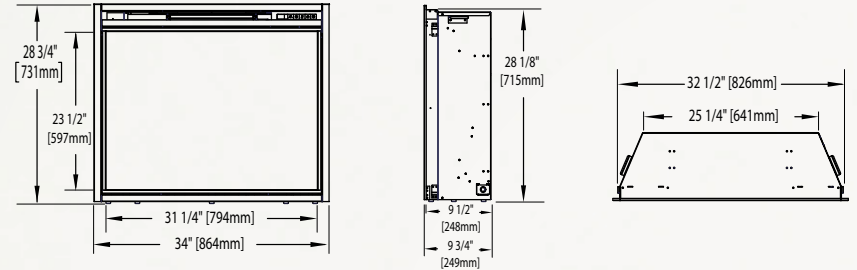

Ascent™ 33
NEFB33H
Shown on pages 4 & 5

Model	120V BTU's (Input)	240V BTU's (Input)	120V Watts	240V Watts	Height		Front Width		Depth		Installation	Mobile Home Certified	Blower	Remote Control	Ember Bed	
					Actual	Framing	Actual	Framing	Actual	Framing					Logs	Glass
NEFB33H	5,000	9,000	1,500	2650	28 3/4"	28 1/2"	34"	33 3/4"	9.5"	10"	Insert	Yes	Standard	Standard	Standard	N/A

Certified under Canadian and American National Standards.