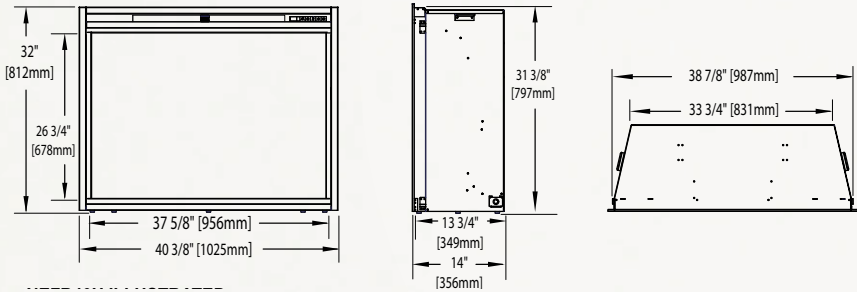

Ascent™ 40
NEFB40H
Shown on pages 6 & 7

Model	120V BTU's (Input)	240V BTU's (Input)	120V Watts	240V Watts	Height		Front Width		Depth		Installation	Mobile Home Certified	Blower	Remote Control	Ember Bed	
					Actual	Framing	Actual	Framing	Actual	Framing					Logs	Glass
NEFB40H	5,000	9,000	1,500	2650	31 7/8"	31 3/8"	40 3/8"	39 1/2"	14"	14 1/2"	Insert	Yes	Standard	Standard	Standard	N/A

Certified under Canadian and American National Standards.